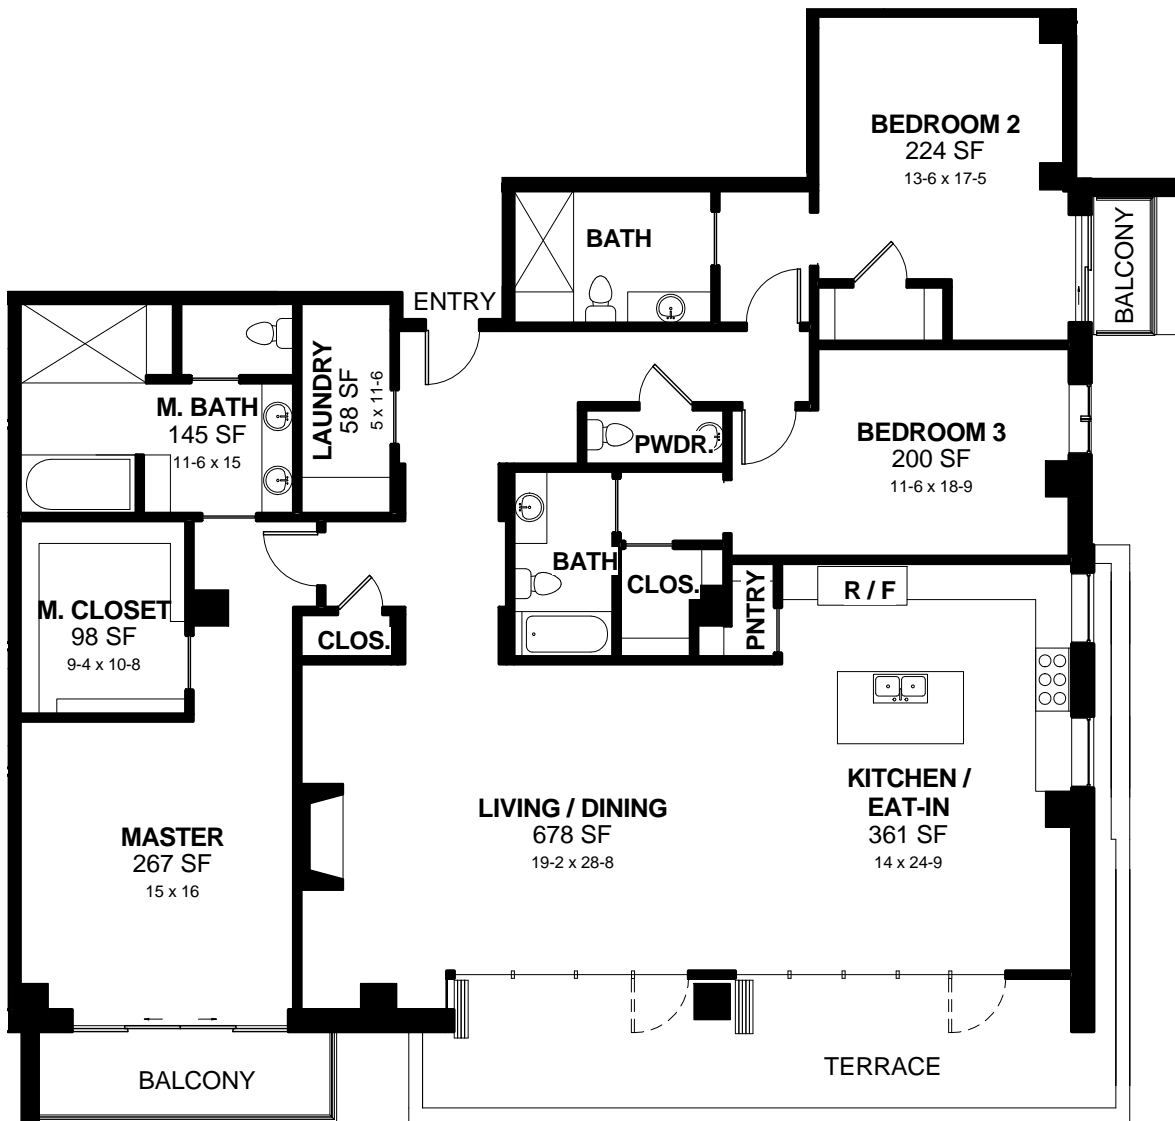

LEVEL 2 KEYPLAN

UNIT 202
HEATED SF: 2,510
OUTDOOR SF: 425

LEVEL 2 KEYPLAN

UNIT 203
HEATED SF: 2,750
OUTDOOR SF: 390

LEVEL 2 KEYPLAN

UNIT 301
HEATED SF: 1,610
OUTDOOR SF: 80

LEVEL 3 KEYPLAN

UNIT 302
HEATED SF: 2,510
OUTDOOR SF: 425

LEVEL 3 KEYPLAN

UNIT 303
HEATED SF: 2,750
OUTDOOR SF: 390

LEVEL 3 KEYPLAN

LEVEL 4 KEYPLAN

UNIT 402
HEATED SF: 2,580
OUTDOOR SF: 360

LEVEL 4 KEYPLAN

UNIT 403
HEATED SF: 2,850
OUTDOOR SF: 350

LEVEL 5 KEYPLAN

UNIT 501 1ST FLOOR
TOTAL HEATED SF: 3,470
TOTAL OUTDOOR SF: 1,030

UNIT 501 2ND FLOOR

LEVEL 6 KEYPLAN

UNIT 502 1ST FLOOR
TOTAL HEATED SF: 3,330
TOTAL OUTDOOR SF: 1,130

LEVEL 5 KEYPLAN

UNIT 502 2ND FLOOR

LEVEL 6 KEYPLAN

UNIT 601
HEATED SF: 2,850
OUTDOOR SF: 300

LEVEL 6 KEYPLAN