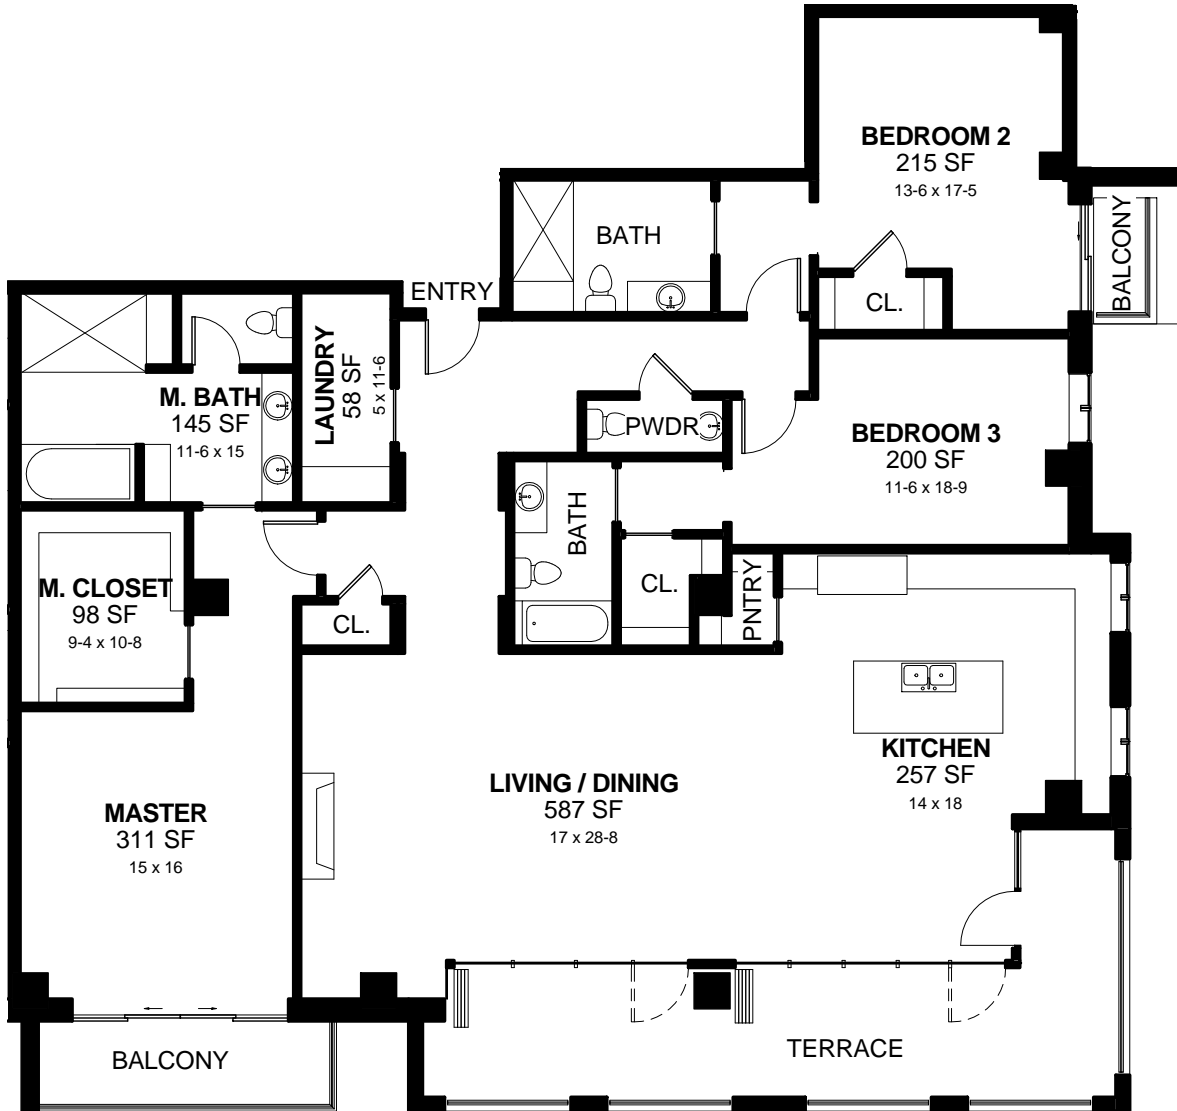

LEVEL 2 KEYPLAN

UNIT 202
HEATED SF: 2,510
OUTDOOR SF: 425

LEVEL 2 KEYPLAN

UNIT 203
HEATED SF: 2,750
OUTDOOR SF: 390

LEVEL 2 KEYPLAN

UNIT 301
HEATED SF: 1,610
OUTDOOR SF: 80

LEVEL 3 KEYPLAN

UNIT 302
HEATED SF: 2,510
OUTDOOR SF: 425

LEVEL 3 KEYPLAN

UNIT 303
HEATED SF: 2,750
OUTDOOR SF: 390

LEVEL 3 KEYPLAN

LEVEL 4 KEYPLAN

UNIT 402
HEATED SF: 2,580
OUTDOOR SF: 360

LEVEL 4 KEYPLAN

UNIT 403
HEATED SF: 2,850
OUTDOOR SF: 350

LEVEL 5 KEYPLAN

UNIT 501 1ST FLOOR
TOTAL HEATED SF: 3,470
TOTAL OUTDOOR SF: 1,030

UNIT 501 2ND FLOOR

LEVEL 6 KEYPLAN

UNIT 502 1ST FLOOR
TOTAL HEATED SF: 3,330
TOTAL OUTDOOR SF: 1,130

LEVEL 5 KEYPLAN

UNIT 502 2ND FLOOR

LEVEL 6 KEYPLAN

UNIT 601
HEATED SF: 2,850
OUTDOOR SF: 300

LEVEL 6 KEYPLAN