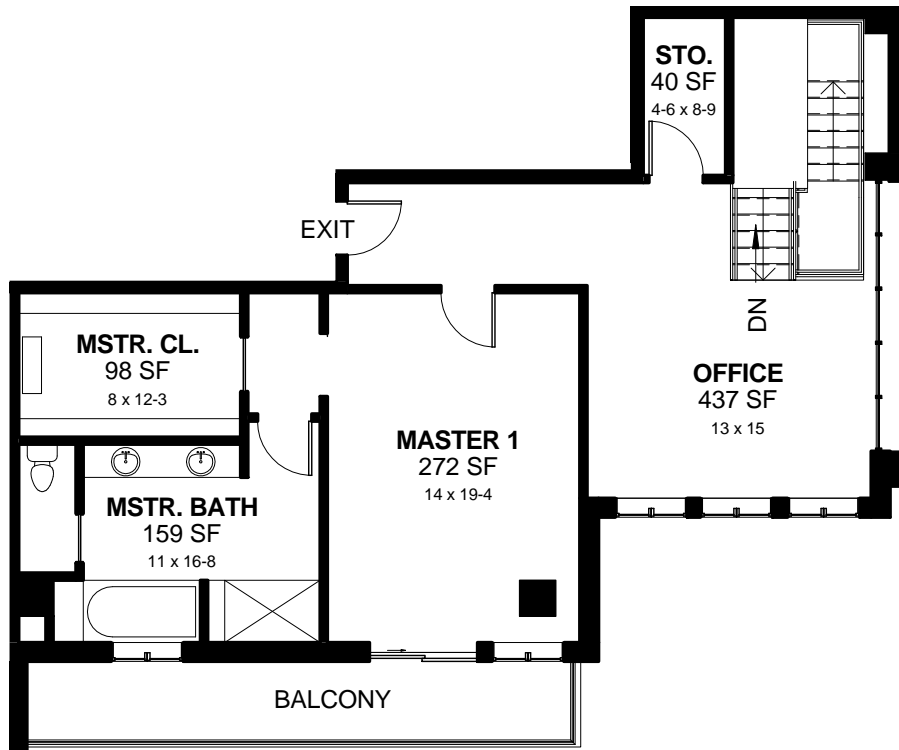

LEVEL 2 KEYPLAN

UNIT 202
HEATED SF: 2,510
OUTDOOR SF: 425

LEVEL 2 KEYPLAN

UNIT 203
HEATED SF: 2,750
OUTDOOR SF: 390

LEVEL 2 KEYPLAN

UNIT 301
HEATED SF: 1,610
OUTDOOR SF: 80

LEVEL 3 KEYPLAN

UNIT 302
HEATED SF: 2,510
OUTDOOR SF: 425

LEVEL 3 KEYPLAN

UNIT 303
HEATED SF: 2,750
OUTDOOR SF: 390

LEVEL 3 KEYPLAN

LEVEL 4 KEYPLAN

UNIT 402
HEATED SF: 2,580
OUTDOOR SF: 360

LEVEL 4 KEYPLAN

UNIT 403
HEATED SF: 2,850
OUTDOOR SF: 350

LEVEL 5 KEYPLAN

UNIT 501 1ST FLOOR
TOTAL HEATED SF: 3,470
TOTAL OUTDOOR SF: 1,030

UNIT 501 2ND FLOOR

LEVEL 6 KEYPLAN

UNIT 502 1ST FLOOR
TOTAL HEATED SF: 3,330
TOTAL OUTDOOR SF: 1,130

LEVEL 5 KEYPLAN

UNIT 502 2ND FLOOR

LEVEL 6 KEYPLAN

UNIT 601
HEATED SF: 2,850
OUTDOOR SF: 300

LEVEL 6 KEYPLAN