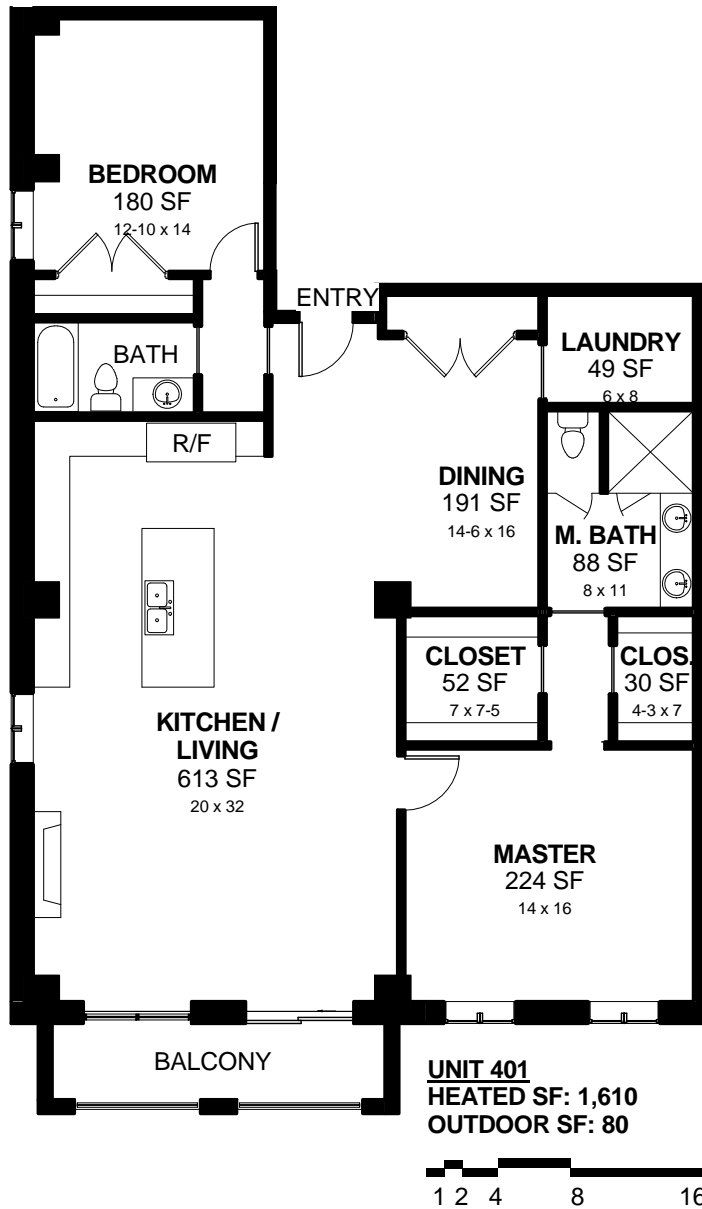

LEVEL 2 KEYPLAN

UNIT 202
HEATED SF: 2,510
OUTDOOR SF: 425

LEVEL 2 KEYPLAN

UNIT 203
HEATED SF: 2,750
OUTDOOR SF: 390

LEVEL 2 KEYPLAN

UNIT 301
HEATED SF: 1,610
OUTDOOR SF: 80

LEVEL 3 KEYPLAN

UNIT 302
HEATED SF: 2,510
OUTDOOR SF: 425

LEVEL 3 KEYPLAN

UNIT 303
HEATED SF: 2,750
OUTDOOR SF: 390

LEVEL 3 KEYPLAN

LEVEL 4 KEYPLAN

UNIT 402
HEATED SF: 2,580
OUTDOOR SF: 360

LEVEL 4 KEYPLAN

UNIT 403
HEATED SF: 2,850
OUTDOOR SF: 350

LEVEL 5 KEYPLAN

UNIT 501 1ST FLOOR
TOTAL HEATED SF: 3,470
TOTAL OUTDOOR SF: 1,030

UNIT 501 2ND FLOOR

LEVEL 6 KEYPLAN

UNIT 502 1ST FLOOR
TOTAL HEATED SF: 3,330
TOTAL OUTDOOR SF: 1,130

LEVEL 5 KEYPLAN

UNIT 502 2ND FLOOR

LEVEL 6 KEYPLAN

UNIT 601
HEATED SF: 2,850
OUTDOOR SF: 300

LEVEL 6 KEYPLAN