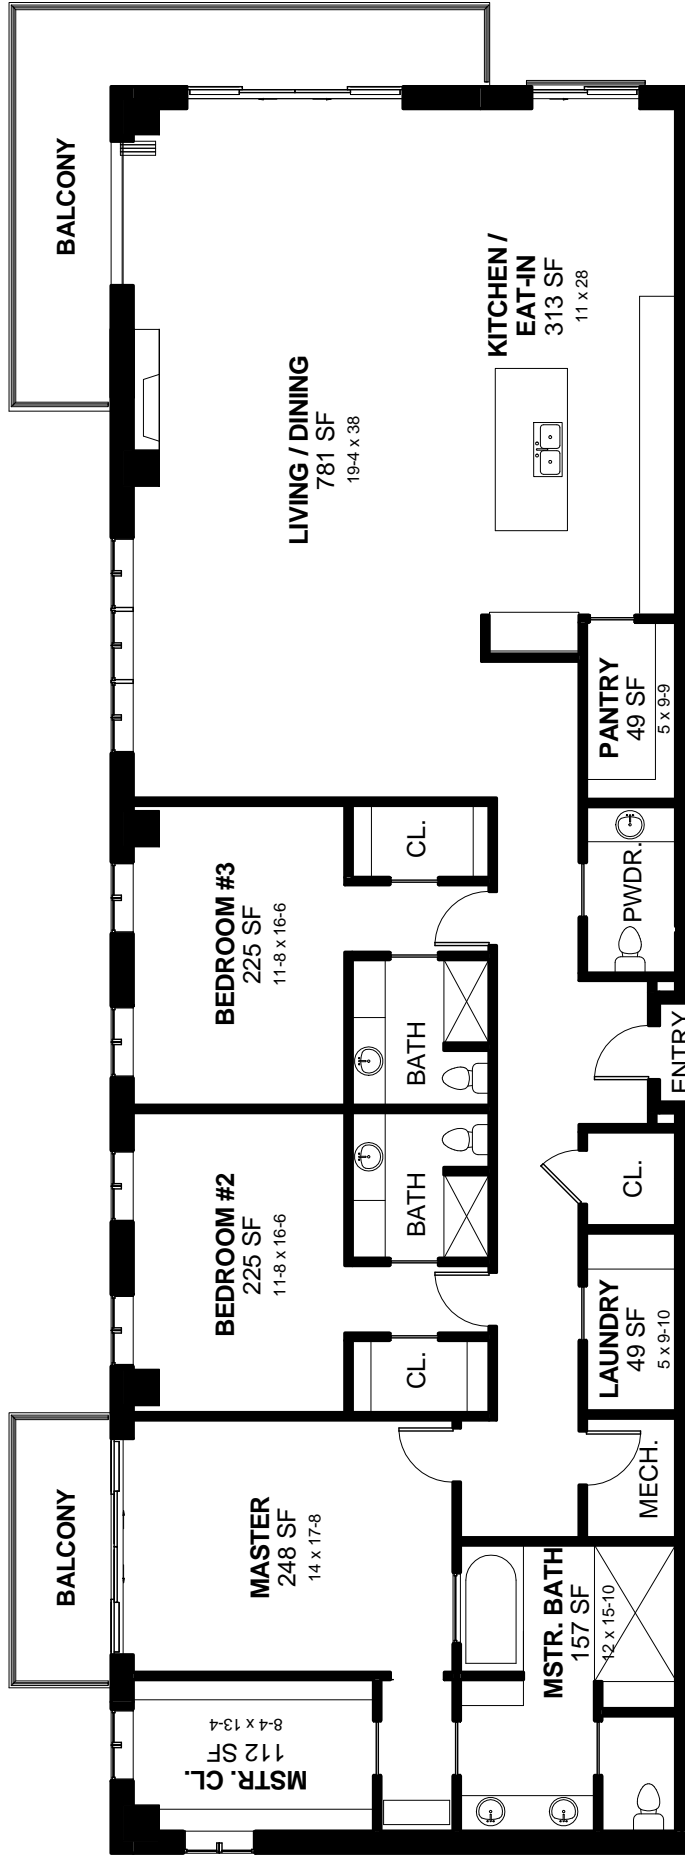

LEVEL 2 KEYPLAN

UNIT 202
HEATED SF: 2,510
OUTDOOR SF: 425

LEVEL 2 KEYPLAN

UNIT 203
HEATED SF: 2,750
OUTDOOR SF: 390

LEVEL 2 KEYPLAN

UNIT 301
HEATED SF: 1,610
OUTDOOR SF: 80

LEVEL 3 KEYPLAN

UNIT 302
HEATED SF: 2,510
OUTDOOR SF: 425

LEVEL 3 KEYPLAN

UNIT 303
HEATED SF: 2,750
OUTDOOR SF: 390

LEVEL 3 KEYPLAN

LEVEL 4 KEYPLAN

UNIT 402
HEATED SF: 2,580
OUTDOOR SF: 360

LEVEL 4 KEYPLAN

UNIT 403
HEATED SF: 2,850
OUTDOOR SF: 350

LEVEL 5 KEYPLAN

UNIT 501 1ST FLOOR
TOTAL HEATED SF: 3,470
TOTAL OUTDOOR SF: 1,030

UNIT 501 2ND FLOOR

LEVEL 6 KEYPLAN

UNIT 502 1ST FLOOR
TOTAL HEATED SF: 3,330
TOTAL OUTDOOR SF: 1,130

LEVEL 5 KEYPLAN

UNIT 502 2ND FLOOR

LEVEL 6 KEYPLAN

UNIT 601
HEATED SF: 2,850
OUTDOOR SF: 300

LEVEL 6 KEYPLAN