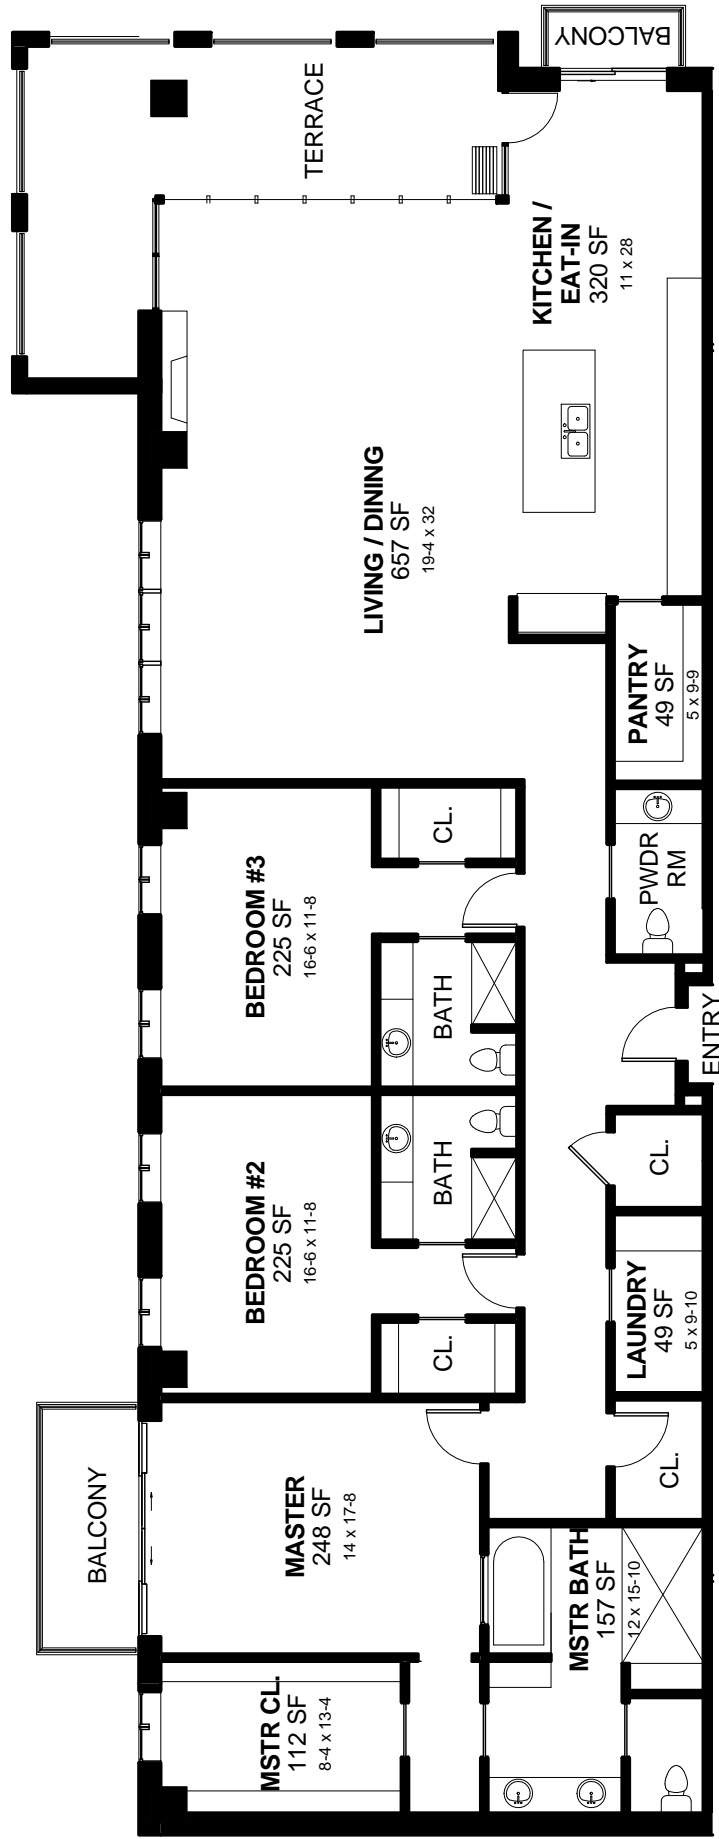

LEVEL 2 KEYPLAN

UNIT 202
HEATED SF: 2,510
OUTDOOR SF: 425

LEVEL 2 KEYPLAN

UNIT 203
HEATED SF: 2,750
OUTDOOR SF: 390

LEVEL 2 KEYPLAN

UNIT 301
HEATED SF: 1,610
OUTDOOR SF: 80

LEVEL 3 KEYPLAN

UNIT 302
HEATED SF: 2,510
OUTDOOR SF: 425

LEVEL 3 KEYPLAN

UNIT 303
HEATED SF: 2,750
OUTDOOR SF: 390

LEVEL 3 KEYPLAN

LEVEL 4 KEYPLAN

UNIT 402
HEATED SF: 2,580
OUTDOOR SF: 360

LEVEL 4 KEYPLAN

UNIT 403
HEATED SF: 2,850
OUTDOOR SF: 350

LEVEL 5 KEYPLAN

UNIT 501 1ST FLOOR
TOTAL HEATED SF: 3,470
TOTAL OUTDOOR SF: 1,030

UNIT 501 2ND FLOOR

LEVEL 6 KEYPLAN

UNIT 502 1ST FLOOR
TOTAL HEATED SF: 3,330
TOTAL OUTDOOR SF: 1,130

LEVEL 5 KEYPLAN

UNIT 502 2ND FLOOR

LEVEL 6 KEYPLAN

UNIT 601
HEATED SF: 2,850
OUTDOOR SF: 300

LEVEL 6 KEYPLAN