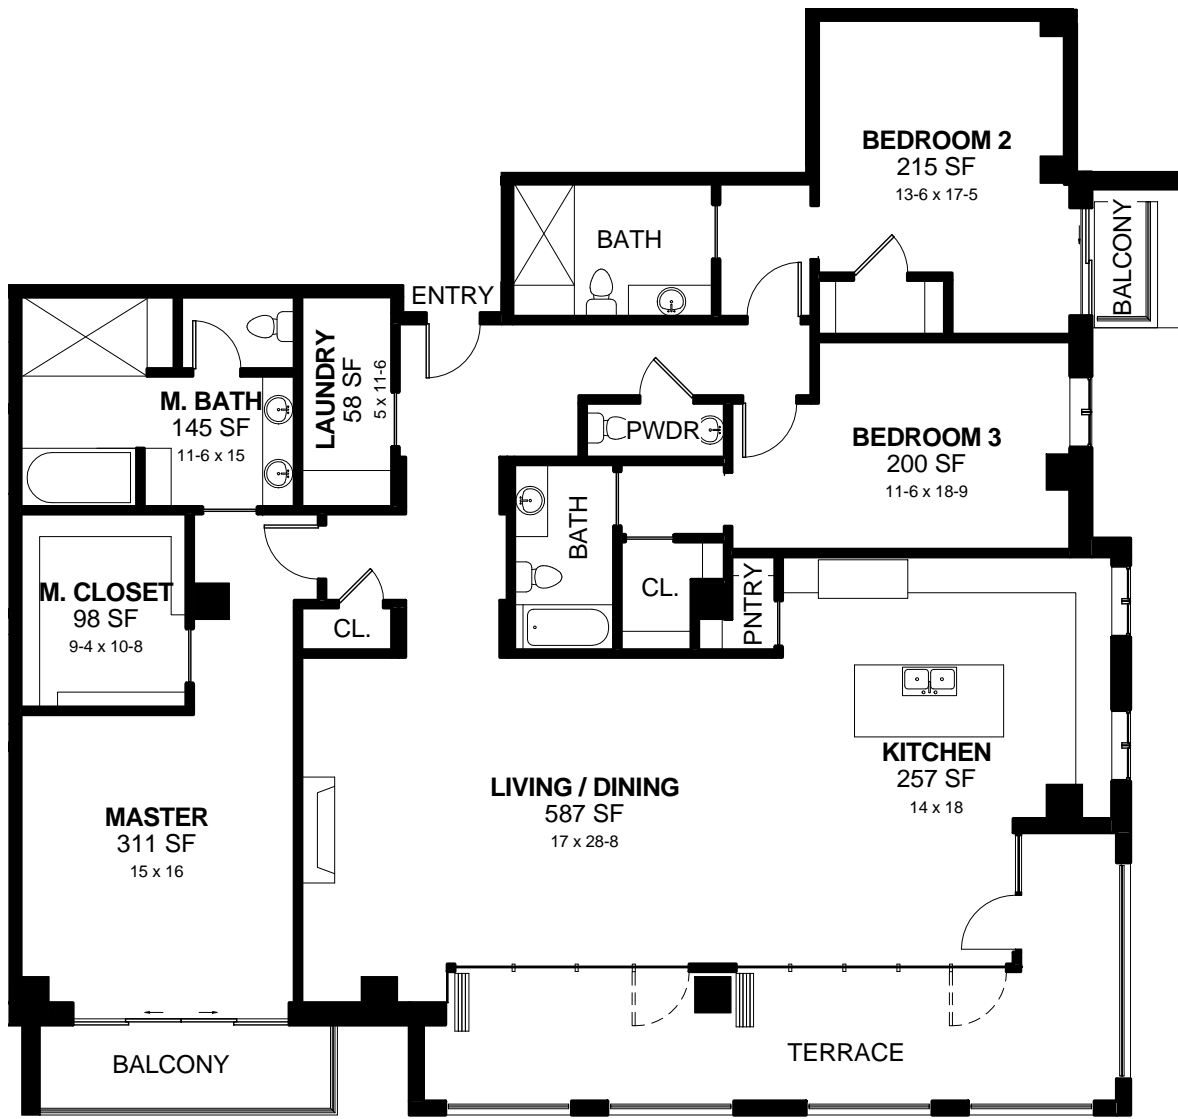

LEVEL 2 KEYPLAN

UNIT 202
HEATED SF: 2,510
OUTDOOR SF: 425

LEVEL 2 KEYPLAN

UNIT 203
HEATED SF: 2,750
OUTDOOR SF: 390

LEVEL 2 KEYPLAN

UNIT 301
HEATED SF: 1,610
OUTDOOR SF: 80

LEVEL 3 KEYPLAN

UNIT 302
HEATED SF: 2,510
OUTDOOR SF: 425

LEVEL 3 KEYPLAN

UNIT 303
HEATED SF: 2,750
OUTDOOR SF: 390

LEVEL 3 KEYPLAN

LEVEL 4 KEYPLAN

UNIT 402
HEATED SF: 2,580
OUTDOOR SF: 360

LEVEL 4 KEYPLAN

UNIT 403
HEATED SF: 2,850
OUTDOOR SF: 350

LEVEL 5 KEYPLAN

UNIT 501 1ST FLOOR
TOTAL HEATED SF: 3,470
TOTAL OUTDOOR SF: 1,030

UNIT 501 2ND FLOOR

LEVEL 6 KEYPLAN

UNIT 502 1ST FLOOR
TOTAL HEATED SF: 3,330
TOTAL OUTDOOR SF: 1,130

LEVEL 5 KEYPLAN

UNIT 502 2ND FLOOR

LEVEL 6 KEYPLAN

UNIT 601
HEATED SF: 2,850
OUTDOOR SF: 300

LEVEL 6 KEYPLAN