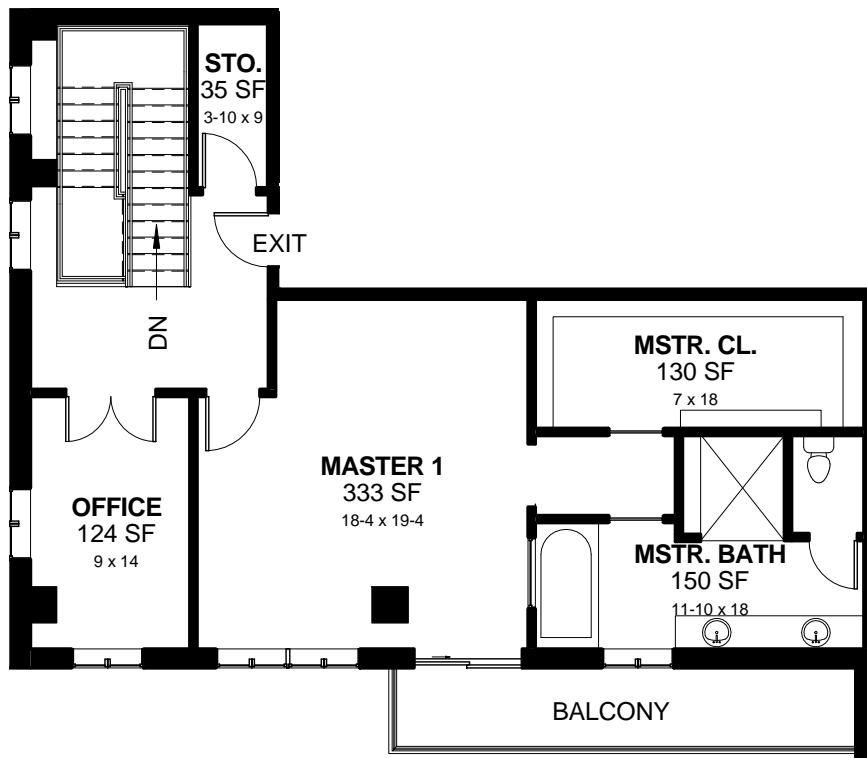

LEVEL 2 KEYPLAN

UNIT 202
HEATED SF: 2,510
OUTDOOR SF: 425

LEVEL 2 KEYPLAN

UNIT 203
HEATED SF: 2,750
OUTDOOR SF: 390

LEVEL 2 KEYPLAN

UNIT 301
HEATED SF: 1,610
OUTDOOR SF: 80

LEVEL 3 KEYPLAN

UNIT 302
HEATED SF: 2,510
OUTDOOR SF: 425

LEVEL 3 KEYPLAN

UNIT 303
HEATED SF: 2,750
OUTDOOR SF: 390

LEVEL 3 KEYPLAN

LEVEL 4 KEYPLAN

UNIT 402
HEATED SF: 2,580
OUTDOOR SF: 360

LEVEL 4 KEYPLAN

UNIT 403
HEATED SF: 2,850
OUTDOOR SF: 350

LEVEL 5 KEYPLAN

UNIT 501 1ST FLOOR
TOTAL HEATED SF: 3,470
TOTAL OUTDOOR SF: 1,030

UNIT 501 2ND FLOOR

LEVEL 6 KEYPLAN

UNIT 502 1ST FLOOR
TOTAL HEATED SF: 3,330
TOTAL OUTDOOR SF: 1,130

LEVEL 5 KEYPLAN

UNIT 502 2ND FLOOR

LEVEL 6 KEYPLAN

UNIT 601
HEATED SF: 2,850
OUTDOOR SF: 300

LEVEL 6 KEYPLAN