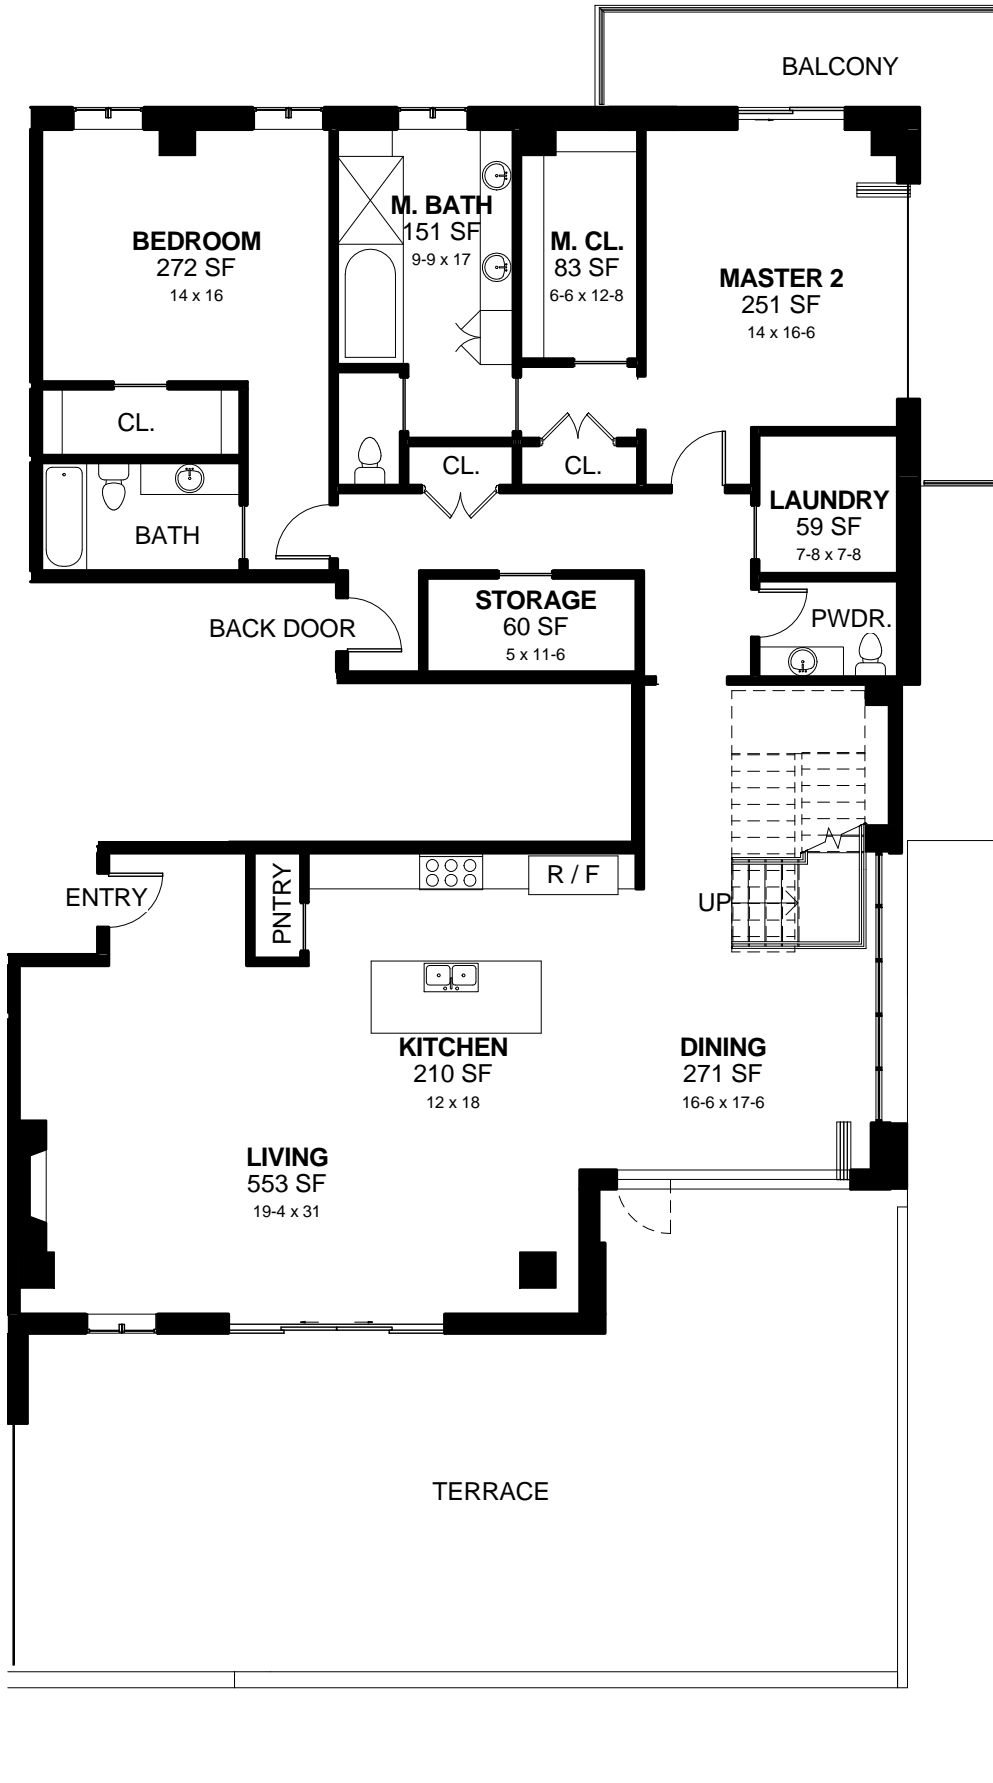

LEVEL 2 KEYPLAN

UNIT 202
HEATED SF: 2,510
OUTDOOR SF: 425

LEVEL 2 KEYPLAN

UNIT 203
HEATED SF: 2,750
OUTDOOR SF: 390

LEVEL 2 KEYPLAN

UNIT 301
HEATED SF: 1,610
OUTDOOR SF: 80

LEVEL 3 KEYPLAN

UNIT 302
HEATED SF: 2,510
OUTDOOR SF: 425

LEVEL 3 KEYPLAN

UNIT 303
HEATED SF: 2,750
OUTDOOR SF: 390

LEVEL 3 KEYPLAN

LEVEL 4 KEYPLAN

UNIT 402
HEATED SF: 2,580
OUTDOOR SF: 360

LEVEL 4 KEYPLAN

UNIT 403
HEATED SF: 2,850
OUTDOOR SF: 350

LEVEL 5 KEYPLAN

UNIT 501 1ST FLOOR
TOTAL HEATED SF: 3,470
TOTAL OUTDOOR SF: 1,030

UNIT 501 2ND FLOOR

LEVEL 6 KEYPLAN

UNIT 502 1ST FLOOR
TOTAL HEATED SF: 3,330
TOTAL OUTDOOR SF: 1,130

LEVEL 5 KEYPLAN

UNIT 502 2ND FLOOR

LEVEL 6 KEYPLAN

UNIT 601
HEATED SF: 2,850
OUTDOOR SF: 300

LEVEL 6 KEYPLAN