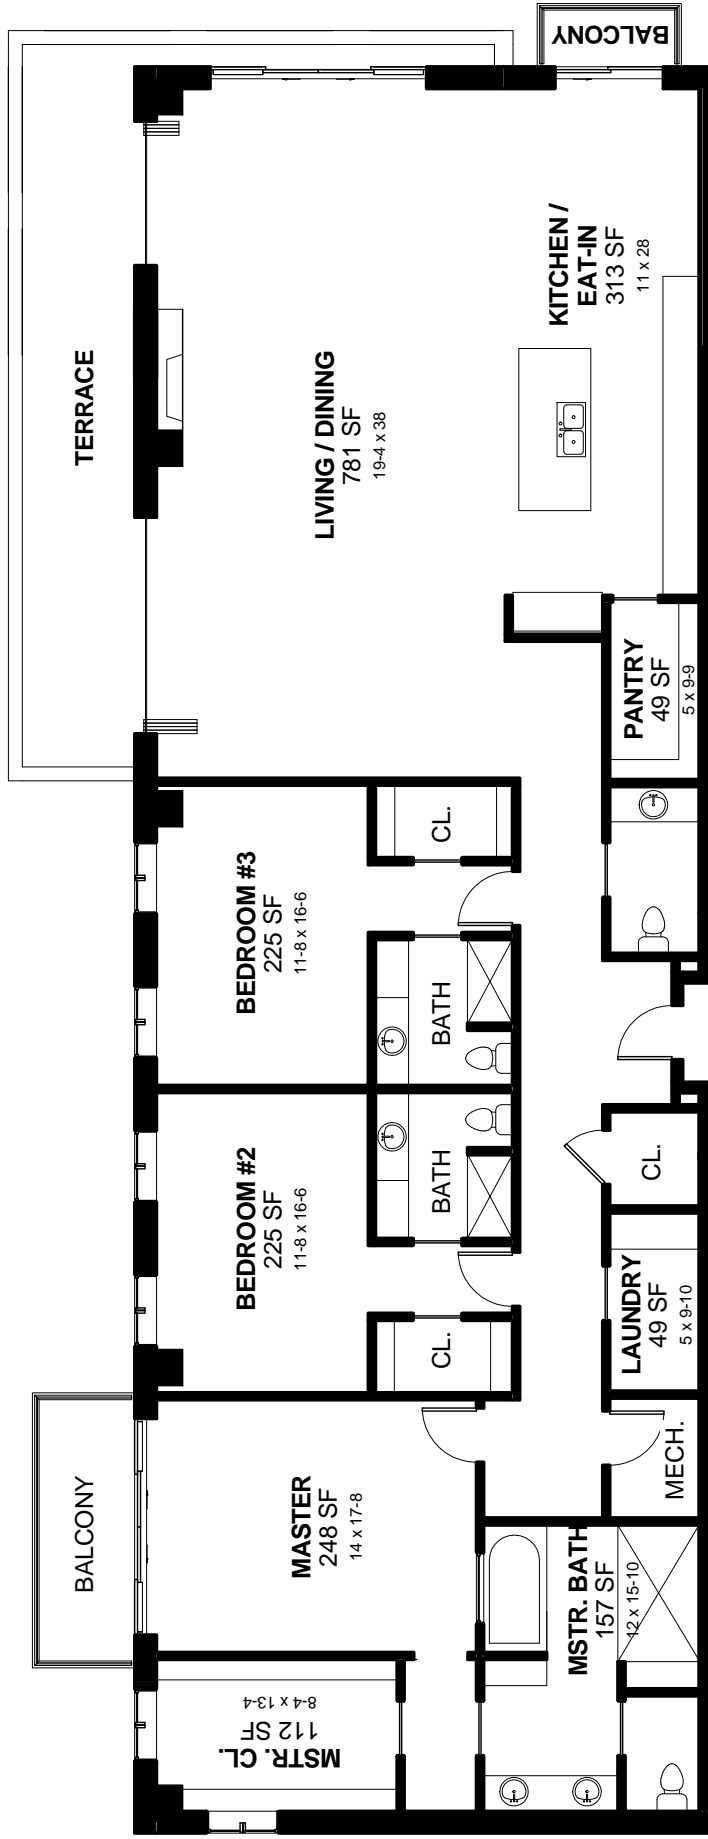

LEVEL 2 KEYPLAN

UNIT 202
HEATED SF: 2,510
OUTDOOR SF: 425

LEVEL 2 KEYPLAN

UNIT 203
HEATED SF: 2,750
OUTDOOR SF: 390

LEVEL 2 KEYPLAN

UNIT 301
HEATED SF: 1,610
OUTDOOR SF: 80

LEVEL 3 KEYPLAN

UNIT 302
HEATED SF: 2,510
OUTDOOR SF: 425

LEVEL 3 KEYPLAN

UNIT 303
HEATED SF: 2,750
OUTDOOR SF: 390

LEVEL 3 KEYPLAN

LEVEL 4 KEYPLAN

UNIT 402
HEATED SF: 2,580
OUTDOOR SF: 360

LEVEL 4 KEYPLAN

UNIT 403
HEATED SF: 2,850
OUTDOOR SF: 350

LEVEL 5 KEYPLAN

UNIT 501 1ST FLOOR
TOTAL HEATED SF: 3,470
TOTAL OUTDOOR SF: 1,030

UNIT 501 2ND FLOOR

LEVEL 6 KEYPLAN

UNIT 502 1ST FLOOR
TOTAL HEATED SF: 3,330
TOTAL OUTDOOR SF: 1,130

LEVEL 5 KEYPLAN

UNIT 502 2ND FLOOR

LEVEL 6 KEYPLAN

UNIT 601
HEATED SF: 2,850
OUTDOOR SF: 300

LEVEL 6 KEYPLAN