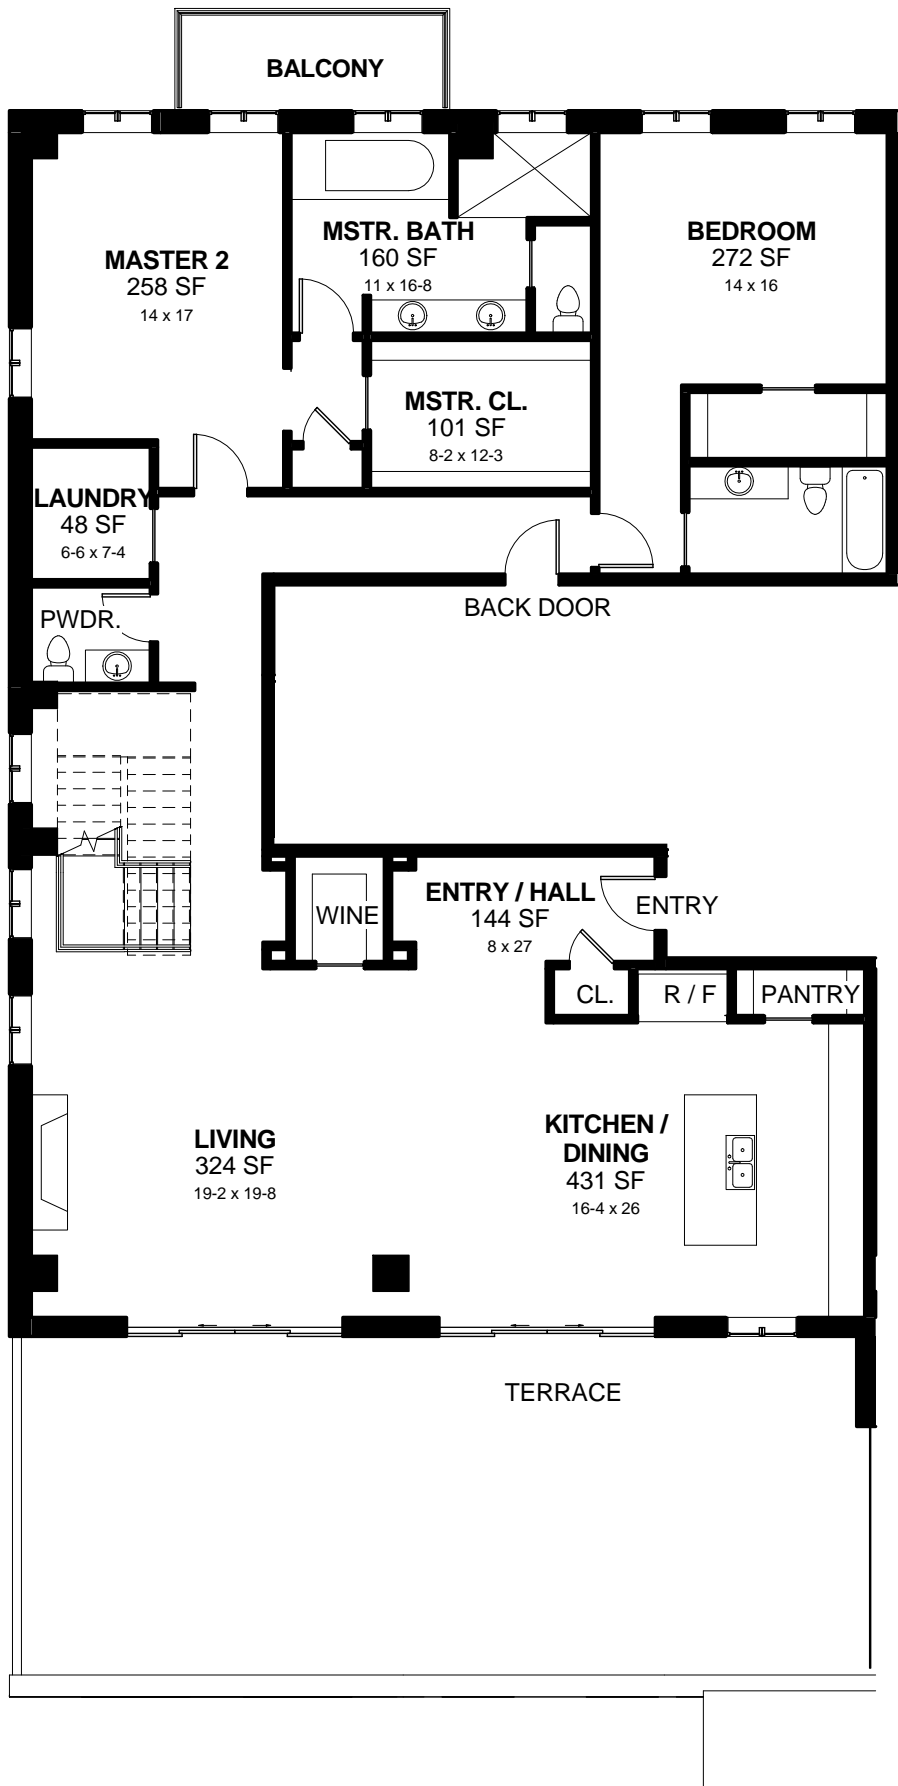

LEVEL 2 KEYPLAN

UNIT 202
HEATED SF: 2,510
OUTDOOR SF: 425

LEVEL 2 KEYPLAN

UNIT 203
HEATED SF: 2,750
OUTDOOR SF: 390

LEVEL 2 KEYPLAN

UNIT 301
HEATED SF: 1,610
OUTDOOR SF: 80

LEVEL 3 KEYPLAN

UNIT 302
HEATED SF: 2,510
OUTDOOR SF: 425

LEVEL 3 KEYPLAN

UNIT 303
HEATED SF: 2,750
OUTDOOR SF: 390

LEVEL 3 KEYPLAN

LEVEL 4 KEYPLAN

UNIT 402
HEATED SF: 2,580
OUTDOOR SF: 360

LEVEL 4 KEYPLAN

UNIT 403
HEATED SF: 2,850
OUTDOOR SF: 350

LEVEL 5 KEYPLAN

UNIT 501 1ST FLOOR
TOTAL HEATED SF: 3,470
TOTAL OUTDOOR SF: 1,030

UNIT 501 2ND FLOOR

LEVEL 6 KEYPLAN

UNIT 502 1ST FLOOR
TOTAL HEATED SF: 3,330
TOTAL OUTDOOR SF: 1,130

LEVEL 5 KEYPLAN

UNIT 502 2ND FLOOR

LEVEL 6 KEYPLAN

UNIT 601
HEATED SF: 2,850
OUTDOOR SF: 300

LEVEL 6 KEYPLAN