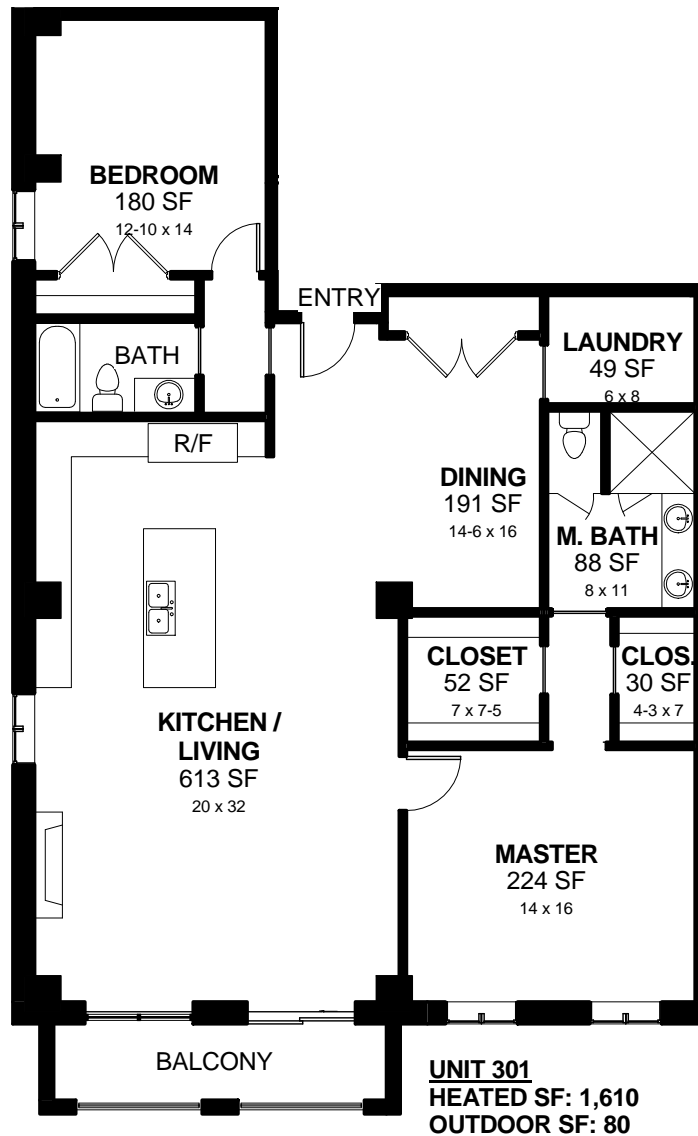

LEVEL 2 KEYPLAN

UNIT 202
HEATED SF: 2,510
OUTDOOR SF: 425

LEVEL 2 KEYPLAN

UNIT 203
HEATED SF: 2,750
OUTDOOR SF: 390

LEVEL 2 KEYPLAN

UNIT 301
HEATED SF: 1,610
OUTDOOR SF: 80

LEVEL 3 KEYPLAN

UNIT 302
HEATED SF: 2,510
OUTDOOR SF: 425

LEVEL 3 KEYPLAN

UNIT 303
HEATED SF: 2,750
OUTDOOR SF: 390

LEVEL 3 KEYPLAN

LEVEL 4 KEYPLAN

UNIT 402
HEATED SF: 2,580
OUTDOOR SF: 360

LEVEL 4 KEYPLAN

UNIT 403
HEATED SF: 2,850
OUTDOOR SF: 350

LEVEL 5 KEYPLAN

UNIT 501 1ST FLOOR
TOTAL HEATED SF: 3,470
TOTAL OUTDOOR SF: 1,030

UNIT 501 2ND FLOOR

LEVEL 6 KEYPLAN

UNIT 502 1ST FLOOR
TOTAL HEATED SF: 3,330
TOTAL OUTDOOR SF: 1,130

LEVEL 5 KEYPLAN

UNIT 502 2ND FLOOR

LEVEL 6 KEYPLAN

UNIT 601
HEATED SF: 2,850
OUTDOOR SF: 300

LEVEL 6 KEYPLAN