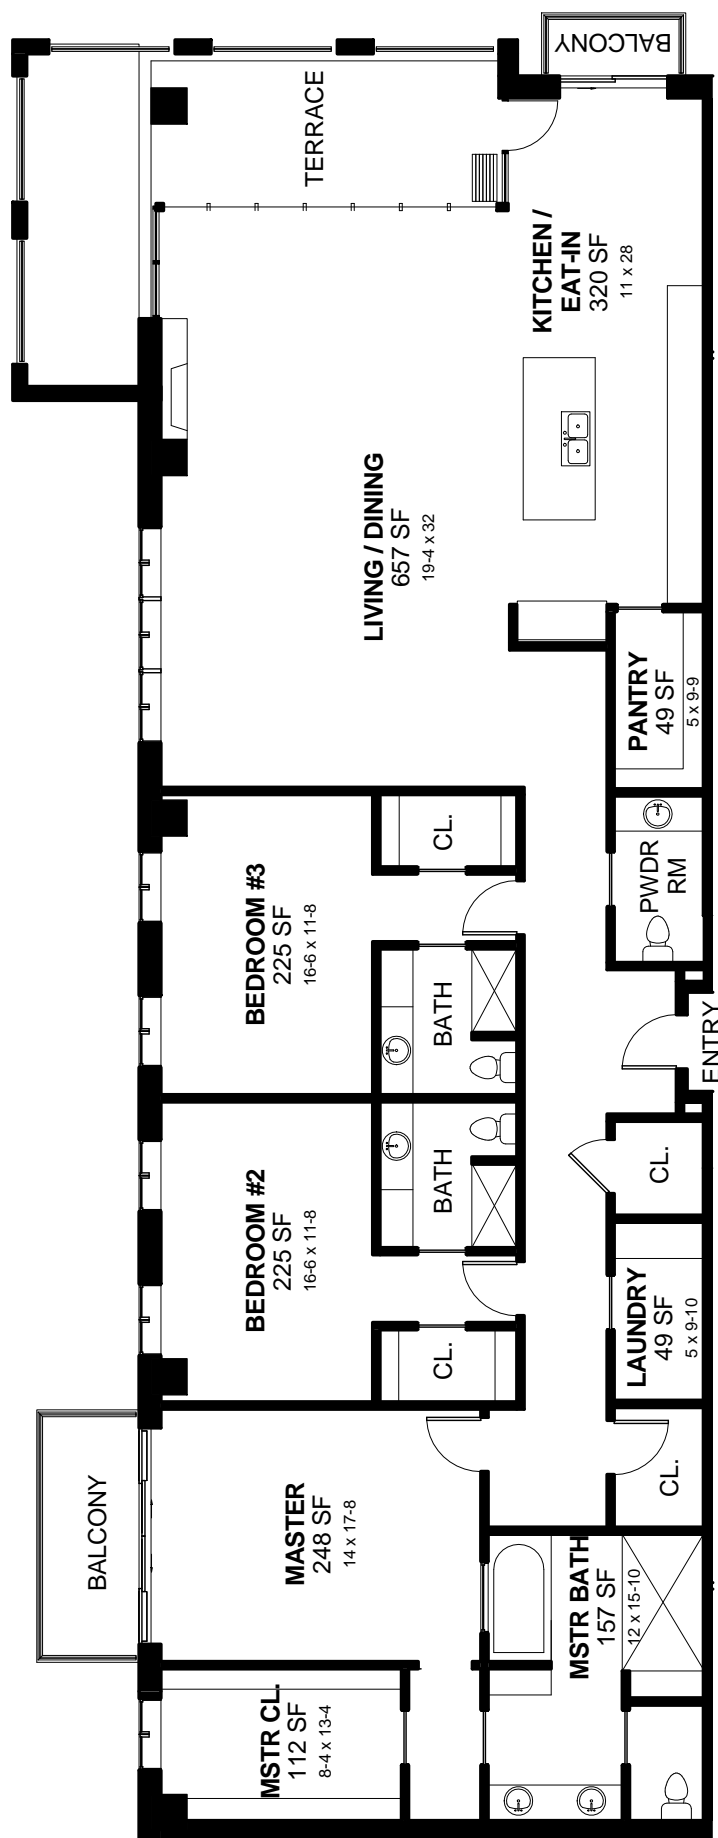

LEVEL 2 KEYPLAN

UNIT 202
HEATED SF: 2,510
OUTDOOR SF: 425

LEVEL 2 KEYPLAN

UNIT 203
HEATED SF: 2,750
OUTDOOR SF: 390

LEVEL 2 KEYPLAN

UNIT 301
HEATED SF: 1,610
OUTDOOR SF: 80

LEVEL 3 KEYPLAN

UNIT 302
HEATED SF: 2,510
OUTDOOR SF: 425

LEVEL 3 KEYPLAN

UNIT 303
HEATED SF: 2,750
OUTDOOR SF: 390

LEVEL 3 KEYPLAN

LEVEL 4 KEYPLAN

UNIT 402
HEATED SF: 2,580
OUTDOOR SF: 360

LEVEL 4 KEYPLAN

UNIT 403
HEATED SF: 2,850
OUTDOOR SF: 350

LEVEL 5 KEYPLAN

UNIT 501 1ST FLOOR
TOTAL HEATED SF: 3,470
TOTAL OUTDOOR SF: 1,030

UNIT 501 2ND FLOOR

LEVEL 6 KEYPLAN

UNIT 502 1ST FLOOR
TOTAL HEATED SF: 3,330
TOTAL OUTDOOR SF: 1,130

LEVEL 5 KEYPLAN

UNIT 502 2ND FLOOR

LEVEL 6 KEYPLAN

UNIT 601
HEATED SF: 2,850
OUTDOOR SF: 300

LEVEL 6 KEYPLAN